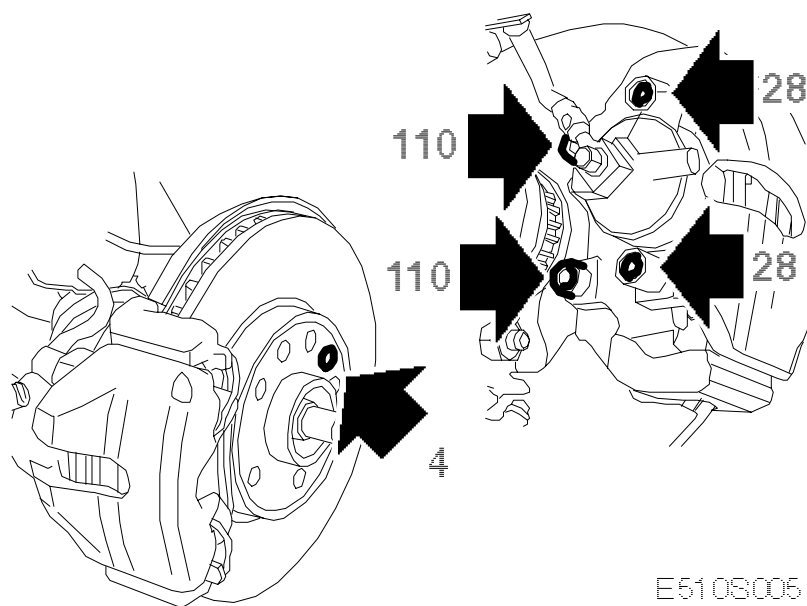

**Tightening torque, Vigen**

Joint	Value	Remarks
Retaining bolts, front brake caliper	110 Nm 81 lbf ft	Threadlock Loctite 242, 74 96 268
Retaining bolts, rear brake caliper	80 Nm 59 lbf ft	Threadlock Loctite 242, 74 96 268
Locking screw, rear brake disc	10 Nm 7.4 lbf ft	
Locking screw, front brake disc	4 Nm 3 lbf ft	
Guide pins, front brake caliper	28 Nm 21 lbf ft	